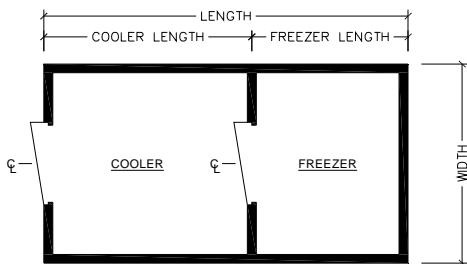

WALK-IN MODEL NUMBER	WALK-IN DESCRIPTION	STANDARD DUTY OUTDOOR PRS		
		COOLER UNIT	FREEZER UNIT	PACKAGE PRICE
760612FX	5'10" x 11'7" x 7'6" Master-Bilt® Walk-In -- 5'9.5" Freezer, 5'9.5" Cooler	PHHZ0070BT	PHXZ0125BT	$ 31,224.00
760812FX	7'9" x 11'7" x 7'6" Master-Bilt® Walk-In -- 5'9.5" Freezer, 5'9.5" Cooler	PHHZ0070BT	PHXZ0150BT	$ 34,416.00
760814FX	7'9" x 13'6" x 7'6" Master-Bilt® Walk-In -- 5'9.5" Freezer, 7'8.5" Cooler	PHHZ0070BT	PHXZ0150BT	$ 36,407.00
760816FX	7'9" x 15'5" x 7'6" Master-Bilt® Walk-In -- 5'9.5" Freezer, 9'7.5" Cooler	PHHZ0070BT	PHXZ0150BT	$ 37,384.00
760816GX	7'9" x 15'5" x 7'6" Master-Bilt® Walk-In -- 7'8.5" Freezer, 7'8.5" Cooler	PHHZ0070BT	PHXZ0150BT	$ 38,472.00
760818FX	7'9" x 17'4" x 7'6" Master-Bilt® Walk-In -- 5'9.5" Freezer, 11'6.5" Cooler	PHHZ0100BT	PHXZ0150BT	$ 39,784.00
760818GX	7'9" x 17'4" x 7'6" Master-Bilt® Walk-In -- 7'8.5" Freezer, 9'7.5" Cooler	PHHZ0070BT	PHXZ0150BT	$ 39,336.00
760820FX	7'9" x 19'3" x 7'6" Master-Bilt® Walk-In -- 5'9.5" Freezer, 13'5.5" Cooler	PHHZ0100BT	PHXZ0150BT	$ 40,767.00
760820GX	7'9" x 19'3" x 7'6" Master-Bilt® Walk-In -- 7'8.5" Freezer, 11'6.5" Cooler	PHHZ0100BT	PHXZ0150BT	$ 41,855.00
760820HX	7'9" x 19'3" x 7'6" Master-Bilt® Walk-In -- 9'7.5" Freezer, 9'7.5" Cooler	PHHZ0070BT	PHXZ0200BT	$ 41,180.00
761012FX	9'8" x 11'7" x 7'6" Master-Bilt® Walk-In -- 5'9.5" Freezer, 5'9.5" Cooler	PHHZ0070BT	PHXZ0150BT	$ 35,740.00
761014FX	9'8" x 13'6" x 7'6" Master-Bilt® Walk-In -- 5'9.5" Freezer, 7'8.5" Cooler	PHHZ0070BT	PHXZ0150BT	$ 38,186.00
761016FX	9'8" x 15'5" x 7'6" Master-Bilt® Walk-In -- 5'9.5" Freezer, 9'7.5" Cooler	PHHZ0100BT	PHXZ0150BT	$ 39,678.00
761016GX	9'8" x 15'5" x 7'6" Master-Bilt® Walk-In -- 7'8.5" Freezer, 7'8.5" Cooler	PHHZ0070BT	PHXZ0200BT	$ 41,610.00
761018FX	9'8" x 17'4" x 7'6" Master-Bilt® Walk-In -- 5'9.5" Freezer, 11'6.5" Cooler	PHHZ0100BT	PHXZ0150BT	$ 42,029.00
761018GX	9'8" x 17'4" x 7'6" Master-Bilt® Walk-In -- 7'8.5" Freezer, 9'7.5" Cooler	PHHZ0100BT	PHXZ0200BT	$ 43,156.00
761020FX	9'8" x 19'3" x 7'6" Master-Bilt® Walk-In -- 5'9.5" Freezer, 13'5.5" Cooler	PHHZ0100BT	PHXZ0150BT	$ 42,829.00
761020GX	9'8" x 19'3" x 7'6" Master-Bilt® Walk-In -- 7'8.5" Freezer, 11'6.5" Cooler	PHHZ0100BT	PHXZ0200BT	$ 45,476.00
761020HX	9'8" x 19'3" x 7'6" Master-Bilt® Walk-In -- 9'7.5" Freezer, 9'7.5" Cooler	PHHZ0100BT	PHXZ0200BT	$ 43,690.00
860612FX	5'10" x 11'7" x 8'6" Master-Bilt® Walk-In -- 5'9.5" Freezer, 5'9.5" Cooler	PHHZ0070BT	PHXZ0125BT	$ 31,540.00
860812FX	7'9" x 11'7" x 8'6" Master-Bilt® Walk-In -- 5'9.5" Freezer, 5'9.5" Cooler	PHHZ0070BT	PHXZ0150BT	$ 34,663.00
860814FX	7'9" x 13'6" x 8'6" Master-Bilt® Walk-In -- 5'9.5" Freezer, 7'8.5" Cooler	PHHZ0070BT	PHXZ0150BT	$ 36,827.00
860816FX	7'9" x 15'5" x 8'6" Master-Bilt® Walk-In -- 5'9.5" Freezer, 9'7.5" Cooler	PHHZ0070BT	PHXZ0150BT	$ 37,839.00
860816GX	7'9" x 15'5" x 8'6" Master-Bilt® Walk-In -- 7'8.5" Freezer, 7'8.5" Cooler	PHHZ0070BT	PHXZ0150BT	$ 38,928.00
860818FX	7'9" x 17'4" x 8'6" Master-Bilt® Walk-In -- 5'9.5" Freezer, 11'6.5" Cooler	PHHZ0100BT	PHXZ0150BT	$ 40,274.00
860818GX	7'9" x 17'4" x 8'6" Master-Bilt® Walk-In -- 7'8.5" Freezer, 9'7.5" Cooler	PHHZ0070BT	PHXZ0150BT	$ 39,692.00
860820FX	7'9" x 19'3" x 8'6" Master-Bilt® Walk-In -- 5'9.5" Freezer, 13'5.5" Cooler	PHHZ0100BT	PHXZ0150BT	$ 41,292.00
860820GX	7'9" x 19'3" x 8'6" Master-Bilt® Walk-In -- 7'8.5" Freezer, 11'6.5" Cooler	PHHZ0100BT	PHXZ0150BT	$ 42,381.00
860820HX	7'9" x 19'3" x 8'6" Master-Bilt® Walk-In -- 9'7.5" Freezer, 9'7.5" Cooler	PHHZ0100BT	PHXZ0200BT	$ 42,422.00
861012FX	9'8" x 11'7" x 8'6" Master-Bilt® Walk-In -- 5'9.5" Freezer, 5'9.5" Cooler	PHHZ0070BT	PHXZ0150BT	$ 36,139.00
861014FX	9'8" x 13'6" x 8'6" Master-Bilt® Walk-In -- 5'9.5" Freezer, 7'8.5" Cooler	PHHZ0070BT	PHXZ0150BT	$ 38,647.00
861016FX	9'8" x 15'5" x 8'6" Master-Bilt® Walk-In -- 5'9.5" Freezer, 9'7.5" Cooler	PHHZ0100BT	PHXZ0150BT	$ 40,173.00
861016GX	9'8" x 15'5" x 8'6" Master-Bilt® Walk-In -- 7'8.5" Freezer, 7'8.5" Cooler	PHHZ0070BT	PHXZ0200BT	$ 42,113.00
861018FX	9'8" x 17'4" x 8'6" Master-Bilt® Walk-In -- 5'9.5" Freezer, 11'6.5" Cooler	PHHZ0100BT	PHXZ0150BT	$ 42,561.00
861018GX	9'8" x 17'4" x 8'6" Master-Bilt® Walk-In -- 7'8.5" Freezer, 9'7.5" Cooler	PHHZ0100BT	PHXZ0200BT	$ 43,694.00
861020FX	9'8" x 19'3" x 8'6" Master-Bilt® Walk-In -- 5'9.5" Freezer, 13'5.5" Cooler	PHHZ0100BT	PHXZ0150BT	$ 43,395.00
861020GX	9'8" x 19'3" x 8'6" Master-Bilt® Walk-In -- 7'8.5" Freezer, 11'6.5" Cooler	PHHZ0100BT	PHXZ0200BT	$ 46,050.00
861020HX	9'8" x 19'3" x 8'6" Master-Bilt® Walk-In -- 9'7.5" Freezer, 9'7.5" Cooler	PHHZ0100BT	PHXZ0200BT	$ 44,256.00