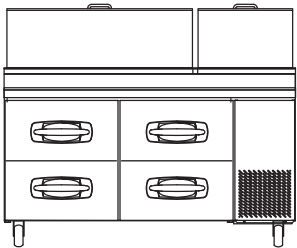

REFRIGERATED DRAWER PLACEMENT OPTIONS FOR MBPT SERIES PIZZA PREP UNITS

MBPT44-001

MBPT67-001

MBPT67-002

MBPT67-003

MBPT93-001

MBPT93-002

MBPT93-003

MBPT93-004

MBPT93-005

MBPT93-006

MBPT93-007

REFRIGERATED DRAWER PLACEMENT OPTIONS FOR MBSMP SERIES MEGA TOP SANDWICH/SALAD PREP UNITS

MBSMP27-12-001

MBSMP48-18-001

MBSMP48-18-002