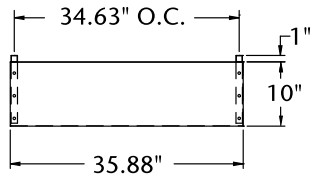

PLAN VIEW
MBSP27-8, MBSMP27-12

PLAN VIEW
MBSP36-10, MBSMP36-15

PLAN VIEW
MBSP48-12, MBSMP48-18

PLAN VIEW
MBSP60-16, MBSMP60-24

PLAN VIEW
MBSP72-18, MBSMP72-30

SINGLE SHELF SIDE VIEW

DOUBLE SHELF SIDE VIEW

Overshelf Options For MBU Undercounter/Worktable Refrigerators & Freezers