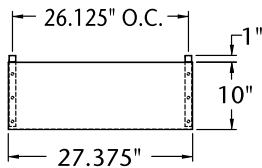

PLAN VIEW
MBSP27-8, MBSMP27-12

PLAN VIEW
MBSP36-10, MBSMP36-15

PLAN VIEW
MBSP48-12, MBSMP48-18

PLAN VIEW
MBSP60-16, MBSMP60-24

PLAN VIEW
MBSP72-18, MBSMP72-30

SINGLE SHELF SIDE VIEW

DOUBLE SHELF SIDE VIEW

Overshelf Options For MBU Undercounter/Worktable Refrigerators & Freezers