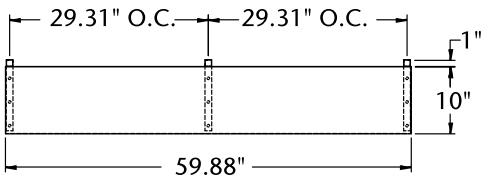

Overshelf Options For MBPT Series Pizza Prep Tables

PLAN VIEW MBPT44

PLAN VIEW MBPT67

PLAN VIEW MBPT93

SINGLE SHELF SIDE VIEW

DOUBLE SHELF SIDE VIEW

Overshelf Options For MBSP & MBSMP Series Sandwich/Salad Prep Tables

PLAN VIEW
MBSP27-8, MBSMP27-12

PLAN VIEW
MBSP36-10, MBSMP36-15

PLAN VIEW
MBSP48-12, MBSMP48-18

PLAN VIEW
MBSP60-16, MBSMP60-24

PLAN VIEW
MBSP72-18, MBSMP72-30

SINGLE SHELF SIDE VIEW

DOUBLE SHELF SIDE VIEW

Overshelf Options For MBU Undercounter/Worktable Refrigerators & Freezers