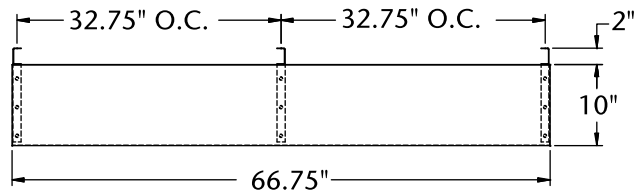

Overshelf Options For MBPT Series Pizza Prep Tables

PLAN VIEW MBPT44

PLAN VIEW MBPT67

PLAN VIEW MBPT93

SINGLE SHELF SIDE VIEW

DOUBLE SHELF SIDE VIEW

Overshelf Options For MBSP & MBSMP Series Sandwich/Salad Prep Tables

PLAN VIEW
MBSP27-8, MBSMP27-12

PLAN VIEW
MBSP36-10, MBSMP36-15

PLAN VIEW
MBSP48-12, MBSMP48-18

PLAN VIEW
MBSP60-16, MBSMP60-24

PLAN VIEW
MBSP72-18, MBSMP72-30

SINGLE SHELF SIDE VIEW

DOUBLE SHELF SIDE VIEW

Overshelf Options For MBU Undercounter/Worktable Refrigerators & Freezers