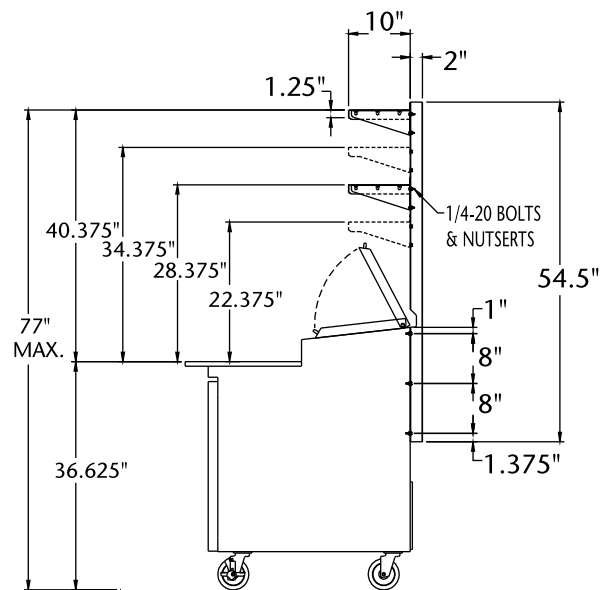

Overshelf Options For MBPT Series Pizza Prep Tables

PLAN VIEW MBPT44

PLAN VIEW MBPT67

PLAN VIEW MBPT93

SINGLE SHELF SIDE VIEW

DOUBLE SHELF SIDE VIEW

Overshelf Options For MBSP & MBSMP Series Sandwich/Salad Prep Tables

PLAN VIEW
MBSP27-8, MBSMP27-12

PLAN VIEW
MBSP36-10, MBSMP36-15

PLAN VIEW
MBSP48-12, MBSMP48-18

PLAN VIEW
MBSP60-16, MBSMP60-24

PLAN VIEW
MBSP72-18, MBSMP72-30

SINGLE SHELF SIDE VIEW

DOUBLE SHELF SIDE VIEW

Overshelf Options For MBU Undercounter/Worktable Refrigerators & Freezers