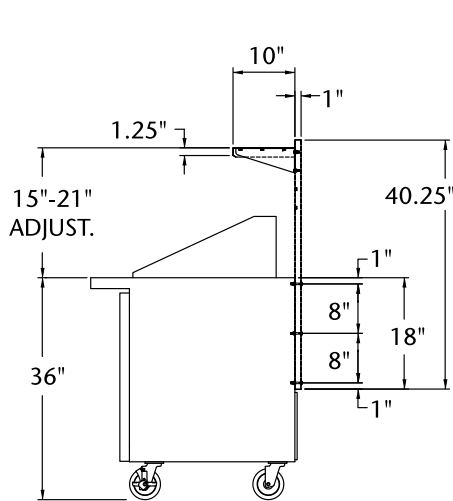

PLAN VIEW
MBSP27-8, MBSMP27-12

PLAN VIEW
MBSP36-10, MBSMP36-15

PLAN VIEW
MBSP48-12, MBSMP48-18

PLAN VIEW
MBSP60-16, MBSMP60-24

PLAN VIEW
MBSP72-18, MBSMP72-30

SINGLE SHELF SIDE VIEW

DOUBLE SHELF SIDE VIEW

Overshelf Options For MBU Undercounter/Worktable Refrigerators & Freezers