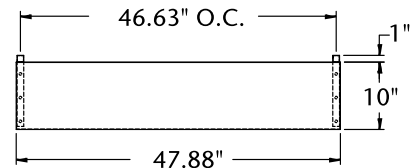

Overshelf Options For MBPT Series Pizza Prep Tables

PLAN VIEW MBPT44

PLAN VIEW MBPT67

PLAN VIEW MBPT93

SINGLE SHELF SIDE VIEW

DOUBLE SHELF SIDE VIEW

Overshelf Options For MBSP & MBSMP Series Sandwich/Salad Prep Tables

PLAN VIEW
MBSP27-8, MBSMP27-12

PLAN VIEW
MBSP36-10, MBSMP36-15

PLAN VIEW
MBSP48-12, MBSMP48-18

PLAN VIEW
MBSP60-16, MBSMP60-24

PLAN VIEW
MBSP72-18, MBSMP72-30

SINGLE SHELF SIDE VIEW

DOUBLE SHELF SIDE VIEW

Overshelf Options For MBU Undercounter/Worktable Refrigerators & Freezers