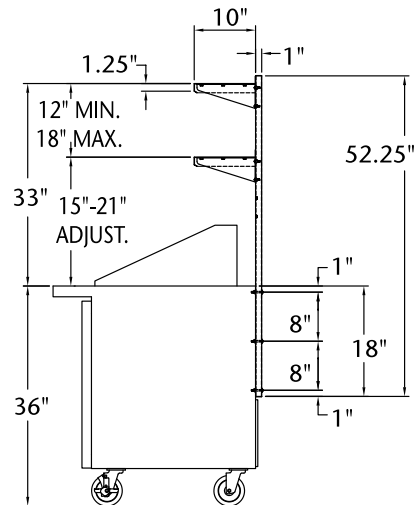

PLAN VIEW
MBSP27-8, MBSMP27-12

PLAN VIEW
MBSP36-10, MBSMP36-15

PLAN VIEW
MBSP48-12, MBSMP48-18

PLAN VIEW
MBSP60-16, MBSMP60-24

PLAN VIEW
MBSP72-18, MBSMP72-30

SINGLE SHELF SIDE VIEW

DOUBLE SHELF SIDE VIEW

Overshelf Options For MBU Undercounter/Worktable Refrigerators & Freezers