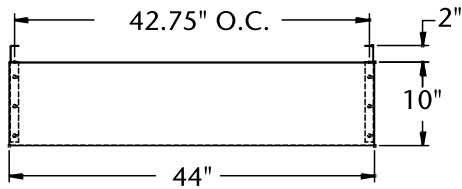

Overshelf Options For MBPT Series Pizza Prep Tables

PLAN VIEW MBPT44

PLAN VIEW MBPT67

PLAN VIEW MBPT93

SINGLE SHELF SIDE VIEW

DOUBLE SHELF SIDE VIEW

Overshelf Options For MBSP & MBSMP Series Sandwich/Salad Prep Tables

PLAN VIEW
MBSP27-8, MBSMP27-12

PLAN VIEW
MBSP36-10, MBSMP36-15

PLAN VIEW
MBSP48-12, MBSMP48-18

PLAN VIEW
MBSP60-16, MBSMP60-24

PLAN VIEW
MBSP72-18, MBSMP72-30

SINGLE SHELF SIDE VIEW

DOUBLE SHELF SIDE VIEW

Overshelf Options For MBU Undercounter/Worktable Refrigerators & Freezers