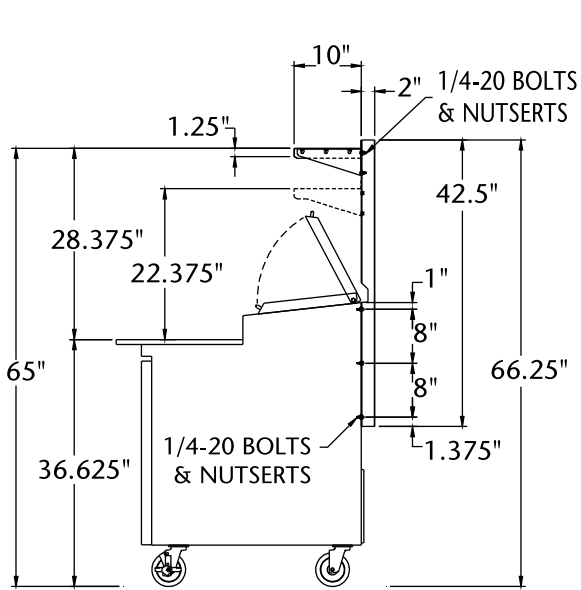

Overshelf Options For MBPT Series Pizza Prep Tables

PLAN VIEW MBPT44

PLAN VIEW MBPT67

PLAN VIEW MBPT93

SINGLE SHELF SIDE VIEW

DOUBLE SHELF SIDE VIEW

Overshelf Options For MBSP & MBSMP Series Sandwich/Salad Prep Tables

PLAN VIEW
MBSP27-8, MBSMP27-12

PLAN VIEW
MBSP36-10, MBSMP36-15

PLAN VIEW
MBSP48-12, MBSMP48-18

PLAN VIEW
MBSP60-16, MBSMP60-24

PLAN VIEW
MBSP72-18, MBSMP72-30

SINGLE SHELF SIDE VIEW

DOUBLE SHELF SIDE VIEW

Overshelf Options For MBU Undercounter/Worktable Refrigerators & Freezers