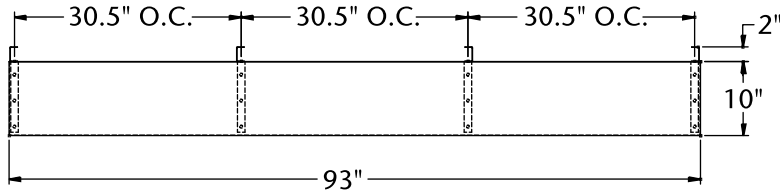

Overshelf Options For MBPT Series Pizza Prep Tables

PLAN VIEW MBPT44

PLAN VIEW MBPT67

PLAN VIEW MBPT93

SINGLE SHELF SIDE VIEW

DOUBLE SHELF SIDE VIEW

Overshelf Options For MBSP & MBSMP Series Sandwich/Salad Prep Tables

PLAN VIEW
MBSP27-8, MBSMP27-12

PLAN VIEW
MBSP36-10, MBSMP36-15

PLAN VIEW
MBSP48-12, MBSMP48-18

PLAN VIEW
MBSP60-16, MBSMP60-24

PLAN VIEW
MBSP72-18, MBSMP72-30

SINGLE SHELF SIDE VIEW

DOUBLE SHELF SIDE VIEW

Overshelf Options For MBU Undercounter/Worktable Refrigerators & Freezers