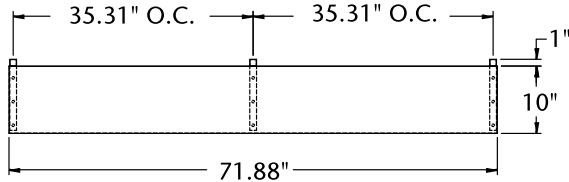

PLAN VIEW
MBSP27-8, MBSMP27-12

PLAN VIEW
MBSP36-10, MBSMP36-15

PLAN VIEW
MBSP48-12, MBSMP48-18

PLAN VIEW
MBSP60-16, MBSMP60-24

PLAN VIEW
MBSP72-18, MBSMP72-30

SINGLE SHELF SIDE VIEW

DOUBLE SHELF SIDE VIEW

Overshelf Options For MBU Undercounter/Worktable Refrigerators & Freezers