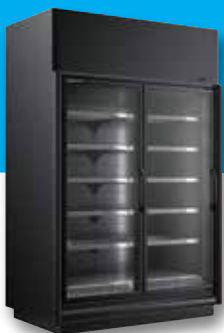

ENDLESS COMPLETE MERCHANDISERS

A quick solution for single display case needs.

Endless merchandisers are very customizable and you can configure them to fit nearly any retail requirement. However, some situations call for just a single cooler or freezer case. That's where the Endless Complete Package (CP) models come in.

Designed for easy, no-fuss ordering, each Endless CP model ships complete with all components needed for quick installation.

- Self-contained refrigeration system*
- Black interior and exterior
- Mounted left and right-hand ends
- Top shroud for covering refrigeration system*
- Bumper assembly*

*Condensing unit, shroud and bumper assembly shipped loose.

2-DOOR ENDLESS CP

VS

2-DOOR REACH-IN

54.1 CU. FT. CAPACITY
18.8 SQ. FT. FOOTPRINT

45.7 CU. FT. CAPACITY
11.64 SQ. FT. FOOTPRINT

**With Endless 2-Door CP models,
you get 8% more cu. ft. capacity
and only a 7% larger footprint.**