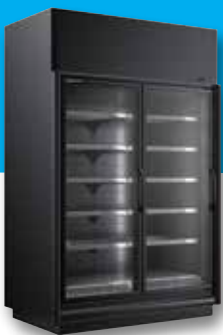

2-DOOR ENDLESS CP

54.1 CU. FT. CAPACITY
18.8 SQ. FT. FOOTPRINT

VS